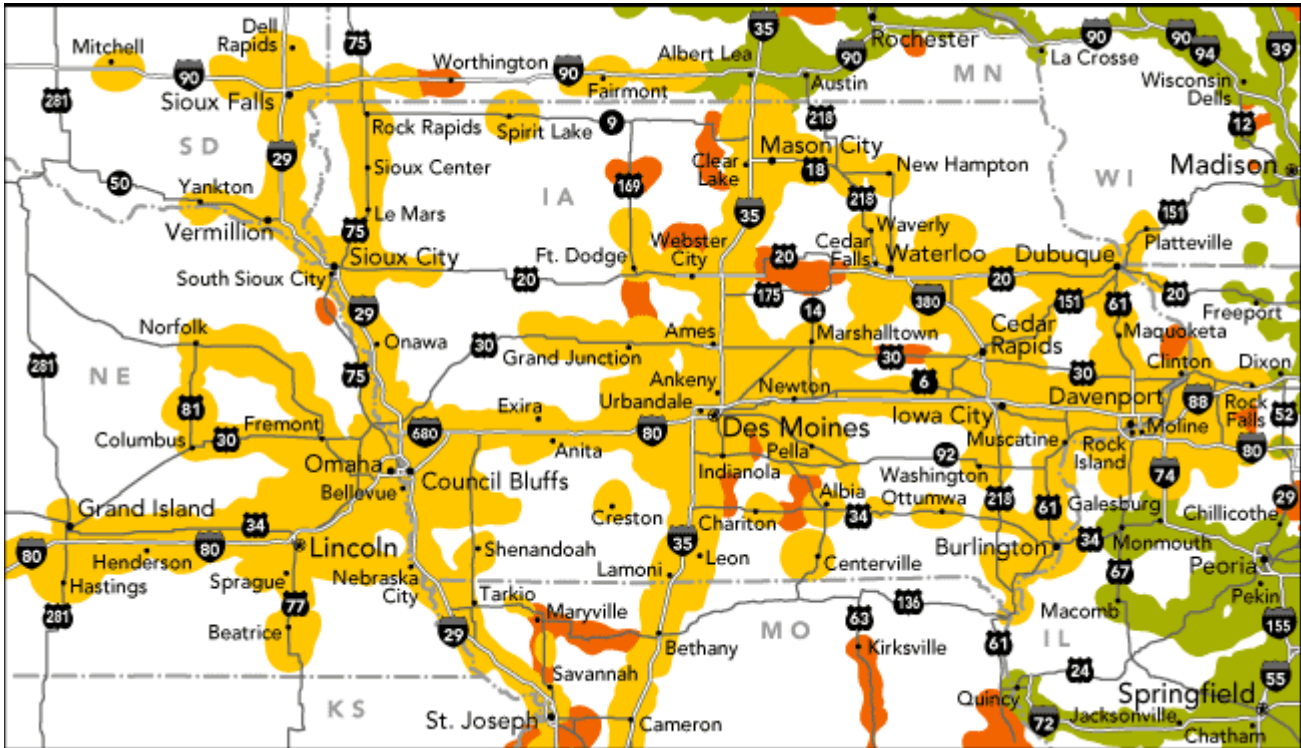

SHOP

SUPPORT

MY NEXTEL

NEXTEL

Iowa/Nebraska Area Coverage Map

Coverage shown on the coverage maps is a general prediction of outdoor coverage, and does not guarantee that coverage will be available at all covered geographic areas at all times. Wireless coverage is impacted by, among other things, terrain, weather, antenna location, system modification, foliage and man-made structures (such as buildings), and therefore cannot be predicted precisely at all times.

- Digital Cellular and local walkie-talkie coverage (approximate)
- Digital Cellular and coast-to-coast walkie-talkie coverage
- Estimated Future Coverage

[Find Local Sales Locations in Iowa/Nebraska Area](#)
[View Rate Plans in Iowa/Nebraska Area](#)
[Check Coverage In Another Area](#)